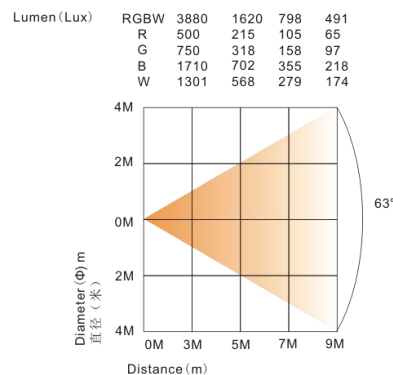

**BOWLDER 4012 Wash** features 12x 40 Watt RGBW multichip LEDs with colour output ranging from gentle pastels to the richest saturation. Arranged in 2 concentric rings and Pixel pattern. these LEDs offer unique possibilities for creating stunning colour and pattern audience blinding effects as well as for providing comprehensive and perfectly even wash coverage. This system sets the **BOWLDER** ahead of any other LED wash light products, making it a truly, "multi-purpose" unit, equipped also with an extremely versatile 8–63 degree motorised zoom, powerful fast strobing and pre-programmed pulse strobe effects.

## Specifications

- Light Source: 12 x 40W Osram RGBW LED
- Zoom Range: 8° ~ 63°
- Luminous Flux: 84700lm

## Pan/Tilt

- Pan/Tilt: 540° / 270°
- Pan/Tilt Resolution: 16 bit

## Electrical and Physical

- Power Voltage: AC 100~240V, 50/60Hz
- Power Consumption: 550W
- Dimensions: 390x265 × 470mm
- Weight: 15.5kg