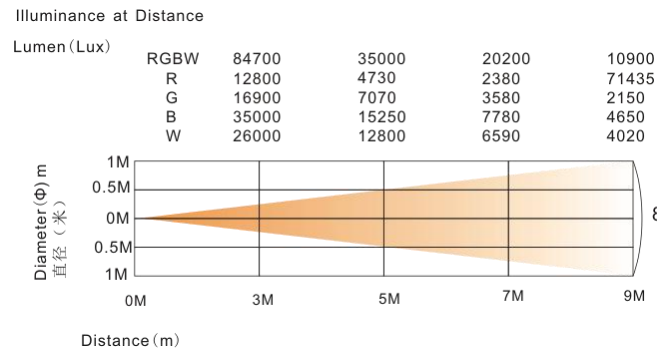

**BOWLDER 4012 Wash** features 12x 40 Watt RGBW multichip LEDs with colour output ranging from gentle pastels to the richest saturation. Arranged in 2 concentric rings and Pixel pattern. these LEDs offer unique possibilities for creating stunning colour and pattern audience blinding effects as well as for providing comprehensive and perfectly even wash coverage. This system sets the **BOWLDER** ahead of any other LED wash light products, making it a truly, "multi-purpose" unit, equipped also with an extremely versatile 8–63 degree motorised zoom, powerful fast strobing and pre-programmed pulse strobe effects.

## Specifications

- Light Source: 12 x 40W Osram RGBW LED
- Zoom Range: 8° ~ 63°
- Luminous Flux: 84700lm

## Pan/Tilt

- Pan/Tilt: 540° / 270°
- Pan/Tilt Resolution: 16 bit

## Electrical and Physical

- Power Voltage: AC 100~240V, 50/60Hz
- Power Consumption: 550W
- Dimensions: 390x265 × 470mm
- Weight: 15.5kg